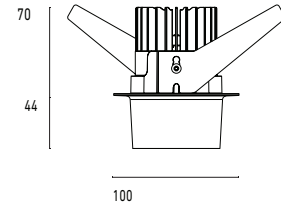

101 10 000301.022

Model

Name	Mono 100 Type 3 Recessed Downlighter
Finish	Structured Black
Area	Indoor

System

Power (Luminaire)	12W
Power (System)	14W
Voltage	240V-AC
Optics	Rotationally Symmetrical Direct 30°
Colour Temperature	2700°K
Luminous Flux	1013lm
TM30	Rf95 Rg103
CRI	Ra97
Lumen Maintenance	L90 B10 50000hrs
Chromacity	<3 McAdam Step Ellipse
Articulation	Fixed
Cut-Out	
Ingress Protection	IP44
Control Device	Remote Phase DIM (Included)
Class	III